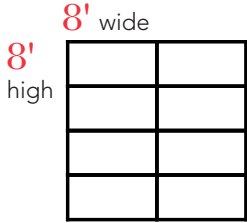

Select your glass type and structure color

1 Choose a panel style